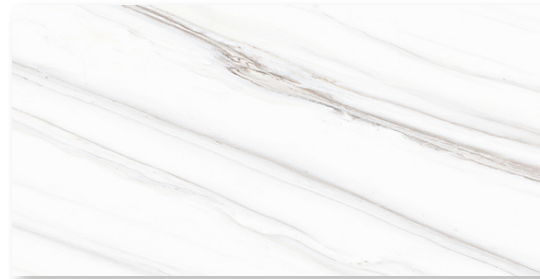

Onyx White | 24"x48"

Lasa Beige | 24"x48"

Tile
Of
Italy

MALINE TILE
ELEVATE YOUR SHOWROOM

malinetile.com

DIVINE

PORCELAIN TILE

Technical Data

Finish	Polished
Thickness	9 mm
Application	Interior/Exterior
Frost Resistant	Yes
Rectified	Yes
Breaking Strength	≥1300 N

Colors

Lasa Beige

Onyx White

Shiny Sky

Lead Time

In Stock/Quick Ship

Sizes