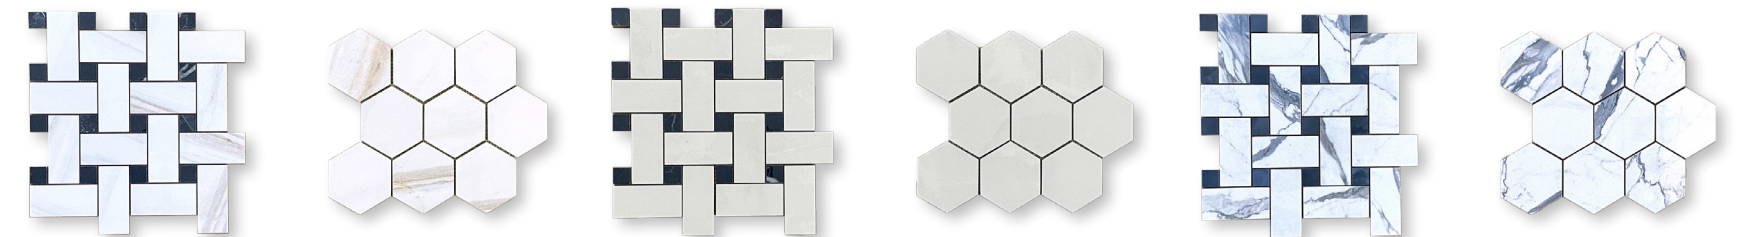

Sizes

Packing Information

Size	Finish	Thickness	SF per Box	SF per Pallet	Pieces per Box
12"x24"	Polished	9 mm	13.5625	542.5000	7
24"x48"	Polished	9 mm	15.500	542.5000	2
Basketweave Mosaic	Polished	9 mm	6.8719	N/A	7
4" Hexagon Mosaic	Polished	9 mm	6.8719	N/A	7
3"x24" Bullnose	Polished	9 mm	N/A	N/A	12